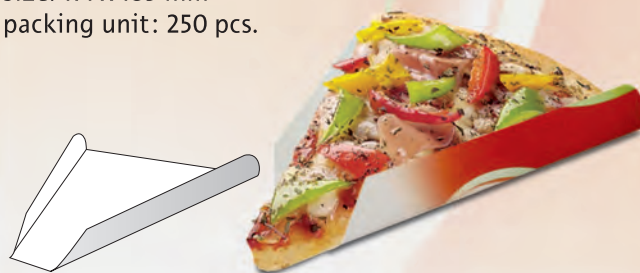

PIZZA ECKE / PIZZA SLICE

art. No: **53-0804**
size: 171 x 183 mm
packing unit: 250 pcs.