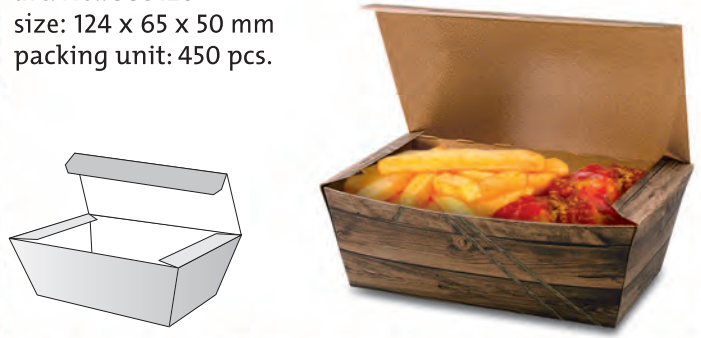

BURGER BOX LARGE

art. No.: 995122
size: 115 x 105 x 76 mm
packing unit: 300 pcs.

BURGER BOX XXL

art. No.: 995130
size: 145 x 145 x 76 mm
packing unit: 400 pcs.

SNACK TRAY

art. No.: 995127
size: 130 x 65 x 42 mm
packing unit: 1.000 pcs.

PIZZA SLICE

art. No.: 995123
size: 171 x 183 mm
packing unit: 250 pcs.

SNACK BOX

art. No.: 995126
 size: 124 x 65 x 50 mm
 packing unit: 450 pcs.

SNACK BOX LARGE

art. No.: 995129
 size: 180 x 120 x 50 mm
 packing unit: 400 pcs.

SNACK BAG

art. No.: 1002169
 size: 180 x 70/50 x 130 mm
 packing unit: 1.000 pcs.

art. No.: 1002170
 size: 215 x 75/50 x 130 mm
 packing unit: 1.000 pcs.

greaseproof

YouTube: [snackbag](#)

SNACKTASCHEWAVE / SIDED BAG

art. No.: 1002177
 size: 120 x 50 x 90 mm
 packing unit: 2.000 pcs.

Fresh & tasty
FRISCH · FRAIS · FRESCO

FALTBOX GROSS / CHIP FOLDING BOX LARGE

art. No: **53-0803**
size: 72 x 40 x 125 mm
packing unit: 500 pcs.