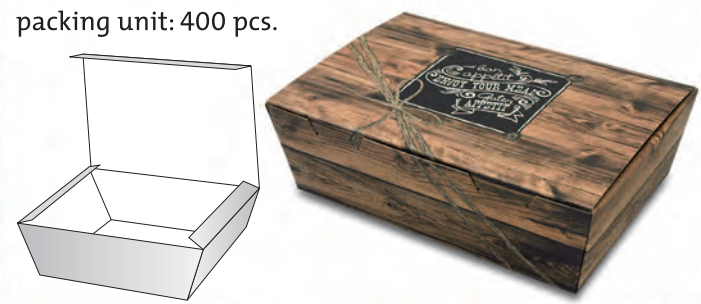

PIZZA SLICE

art. No.: 995123
size: 171 x 183 mm
packing unit: 250 pcs.

SNACK BOX

art. No.: 995126
 size: 124 x 65 x 50 mm
 packing unit: 450 pcs.

SNACK BOX LARGE

art. No.: 995129
 size: 180 x 120 x 50 mm
 packing unit: 400 pcs.