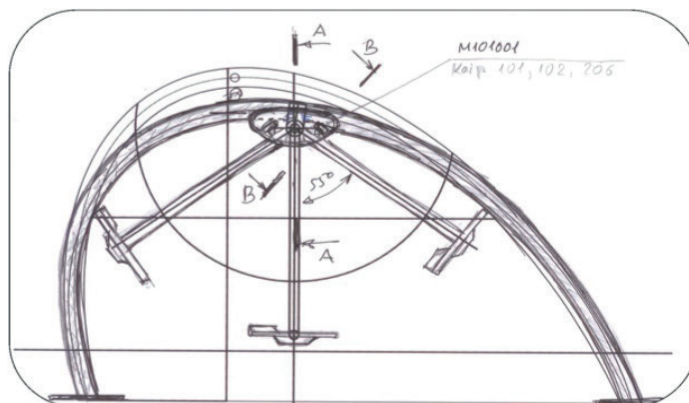

Danish design

www.norwelloutdoorfitness.com